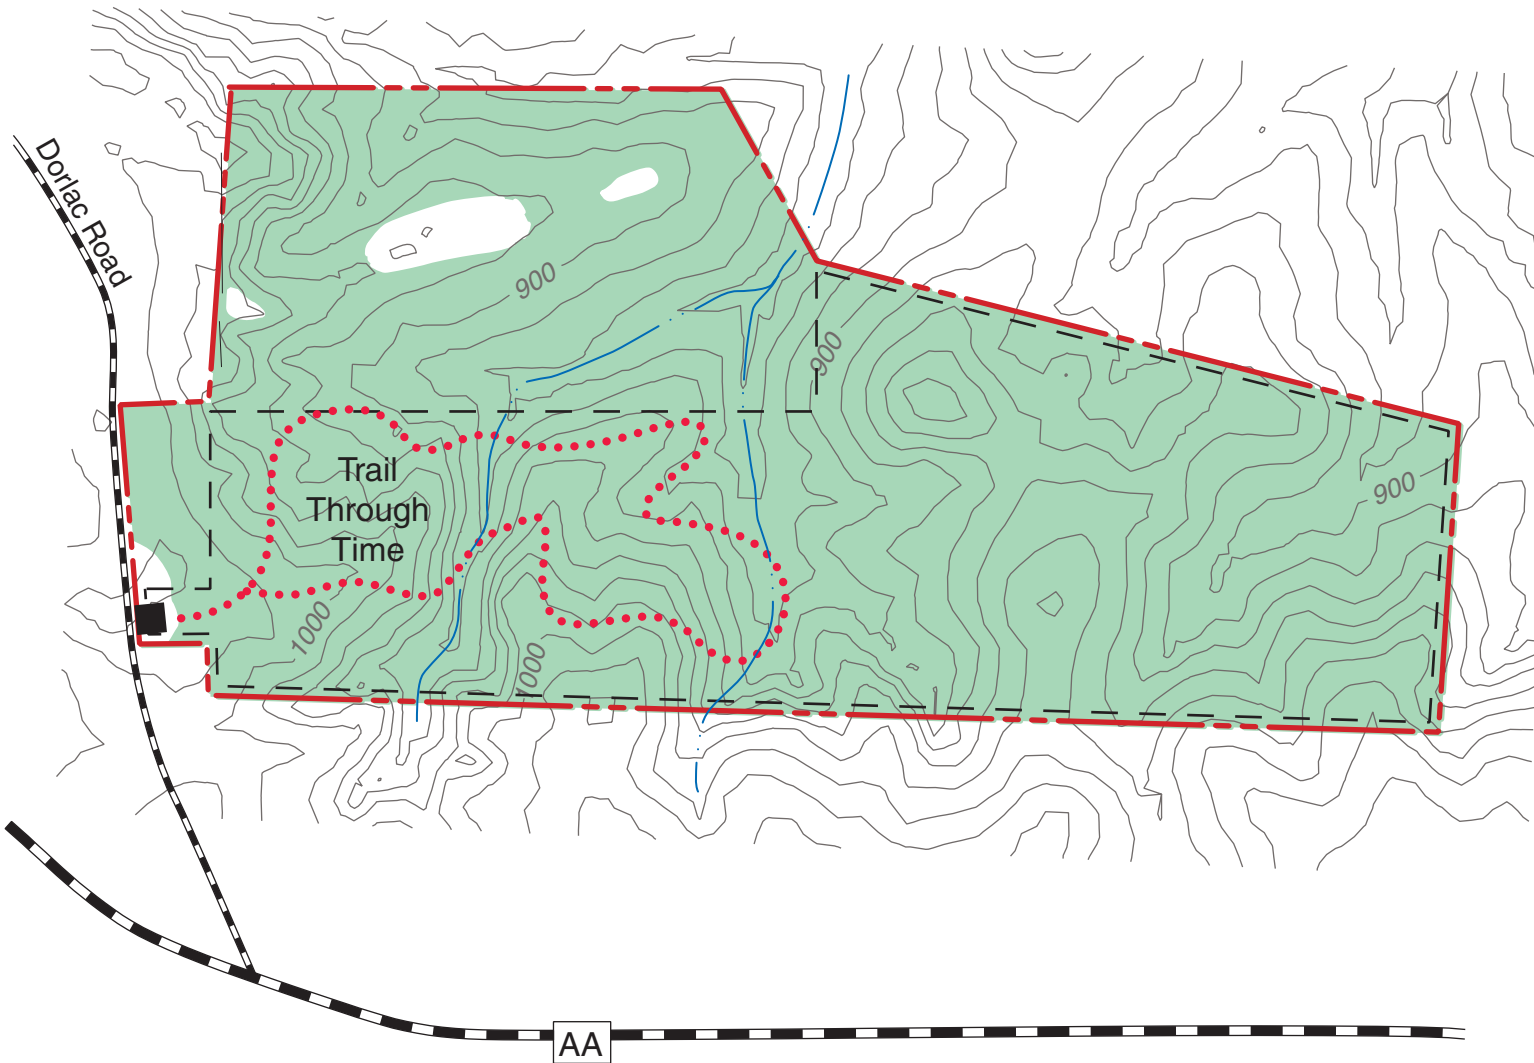

PICKLE SPRINGS NATURAL AREA

STE. GENEVIEVE COUNTY
257 ACRES

SCALE

LEGEND

- Boundary
- Paved Road
- Gravel Road
- Hiking Trail
- Drainage
- Parking Lot
- Forest
- Topography
- Designated Natural Area